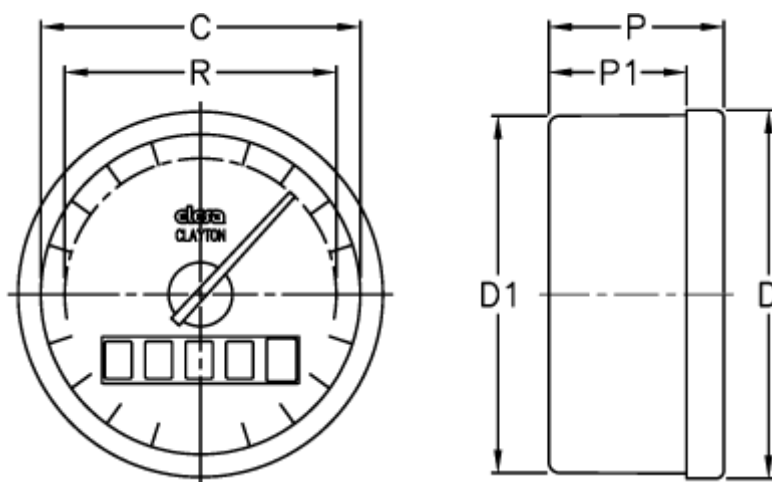

# Data Sheet

Article number: 2307072242  
Description: E+G Gravity indicator  
GW12-0000.2-S

## Measures

C	= 60
D	= 68.5
D1	= 67
Indicator accuracy	= 0,01
P	= 33
P1	= 26
R	= 51